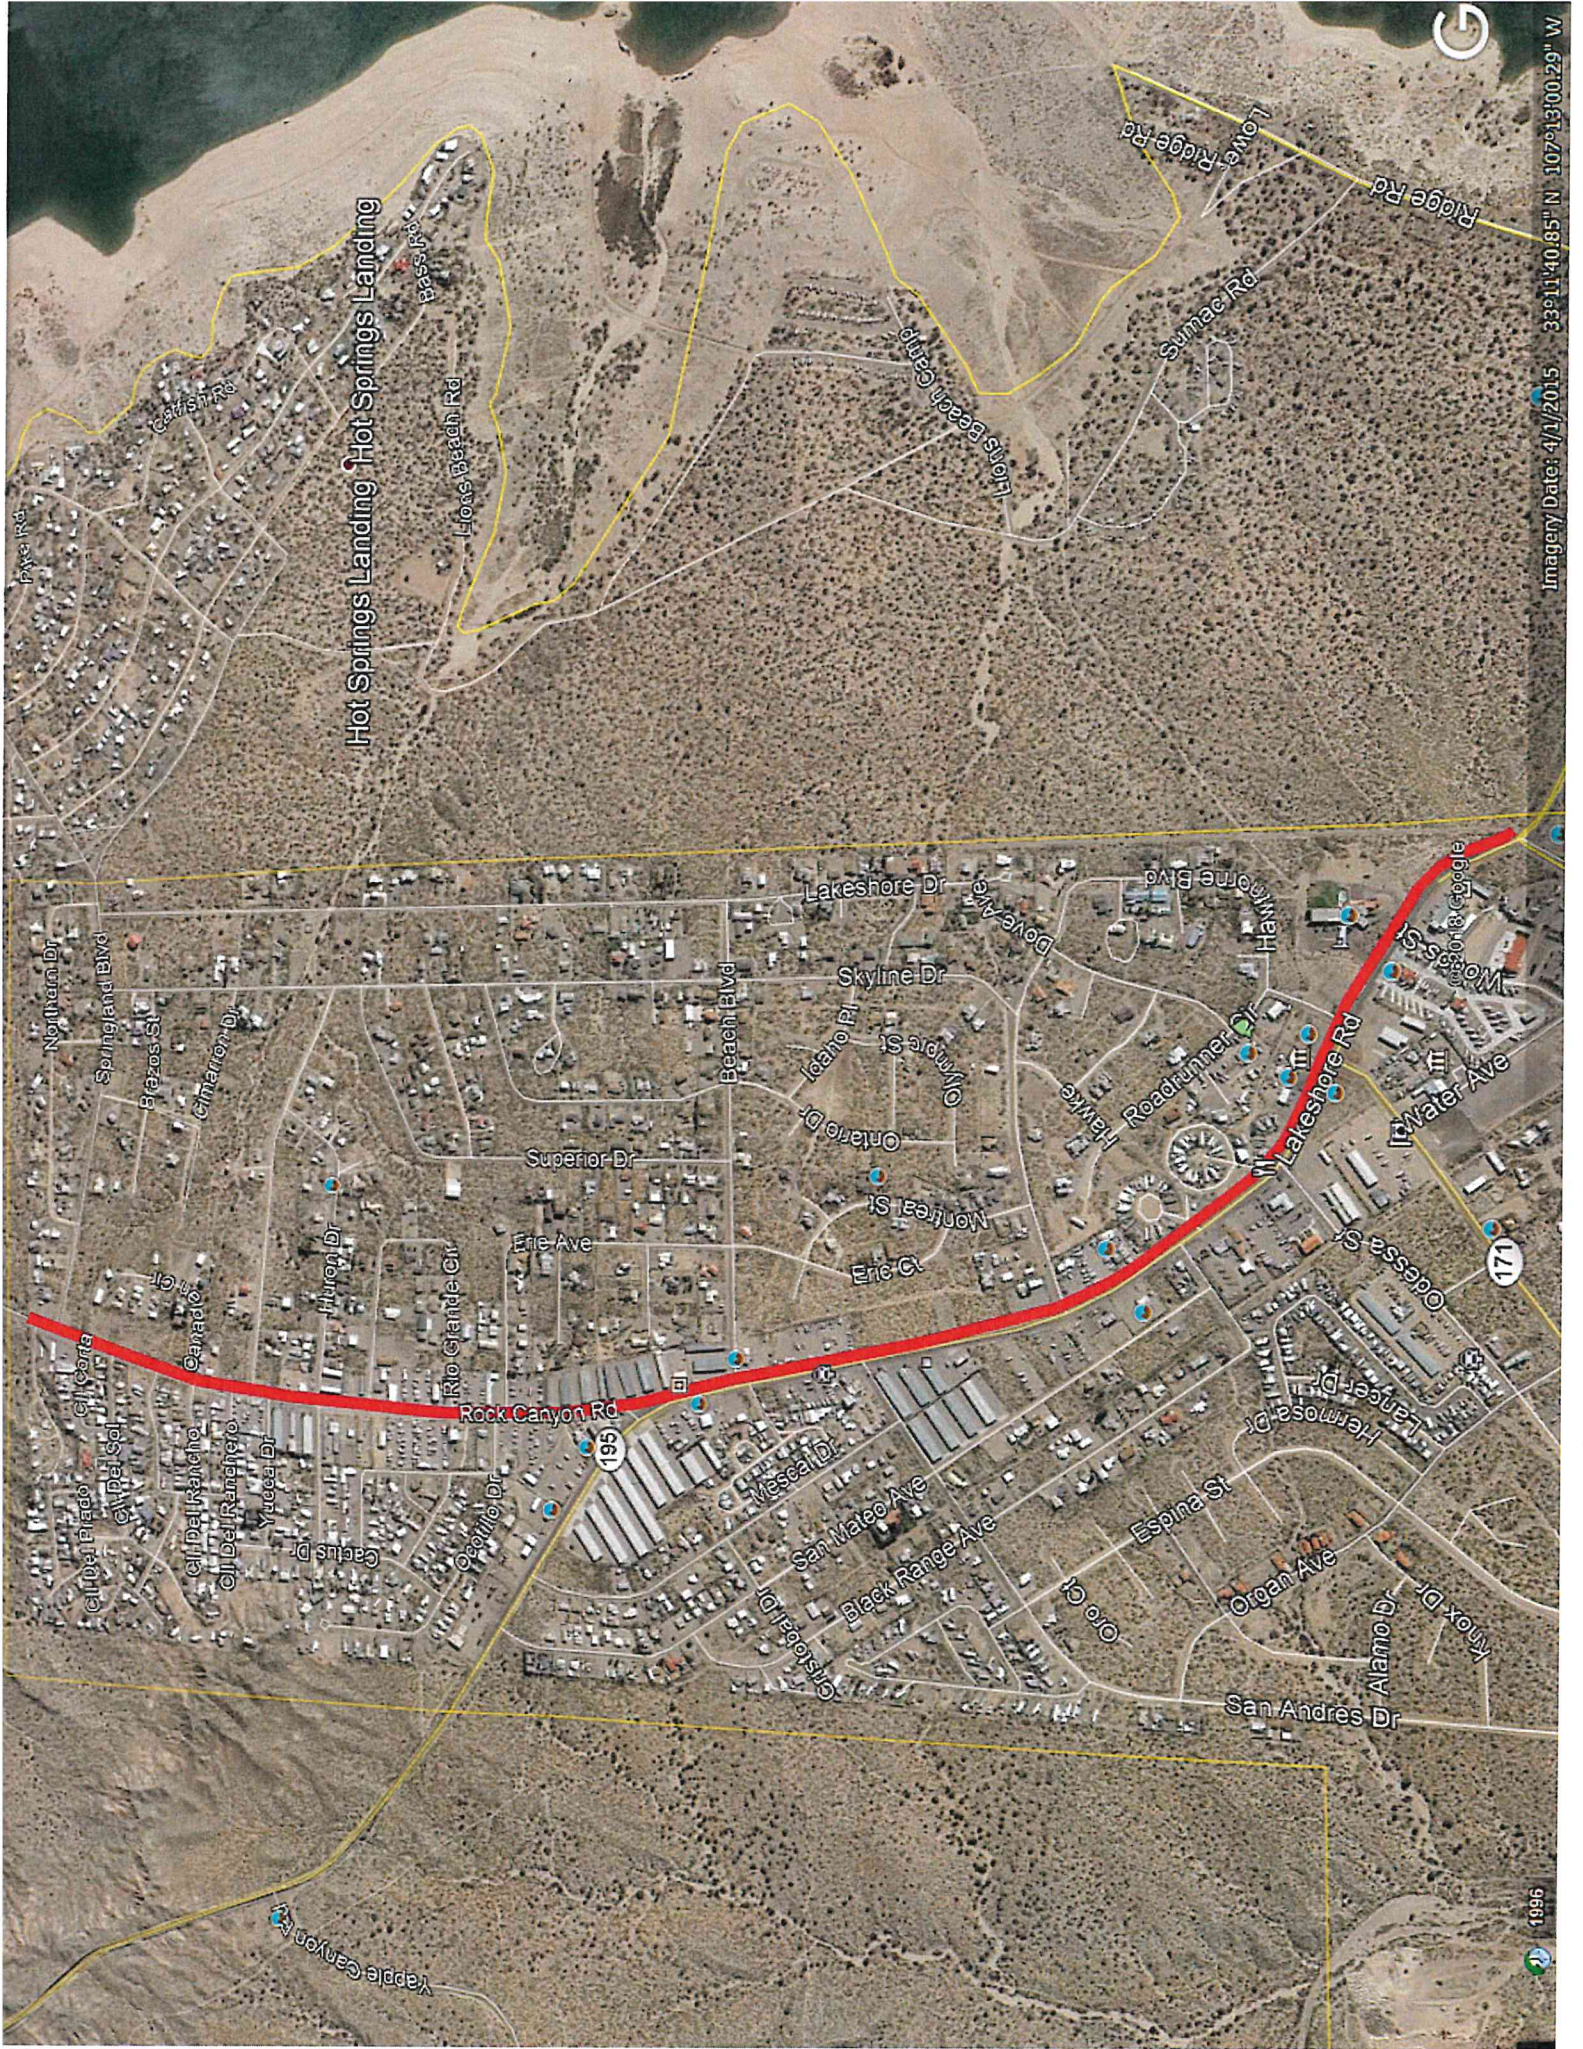

Multi Use Path looking North on Warm Springs Road.

Hot Springs Landing Hot Springs Landing

Imagery Date: 4/2/2015 33°11'40.85" N 107°13'00.29" W

1996