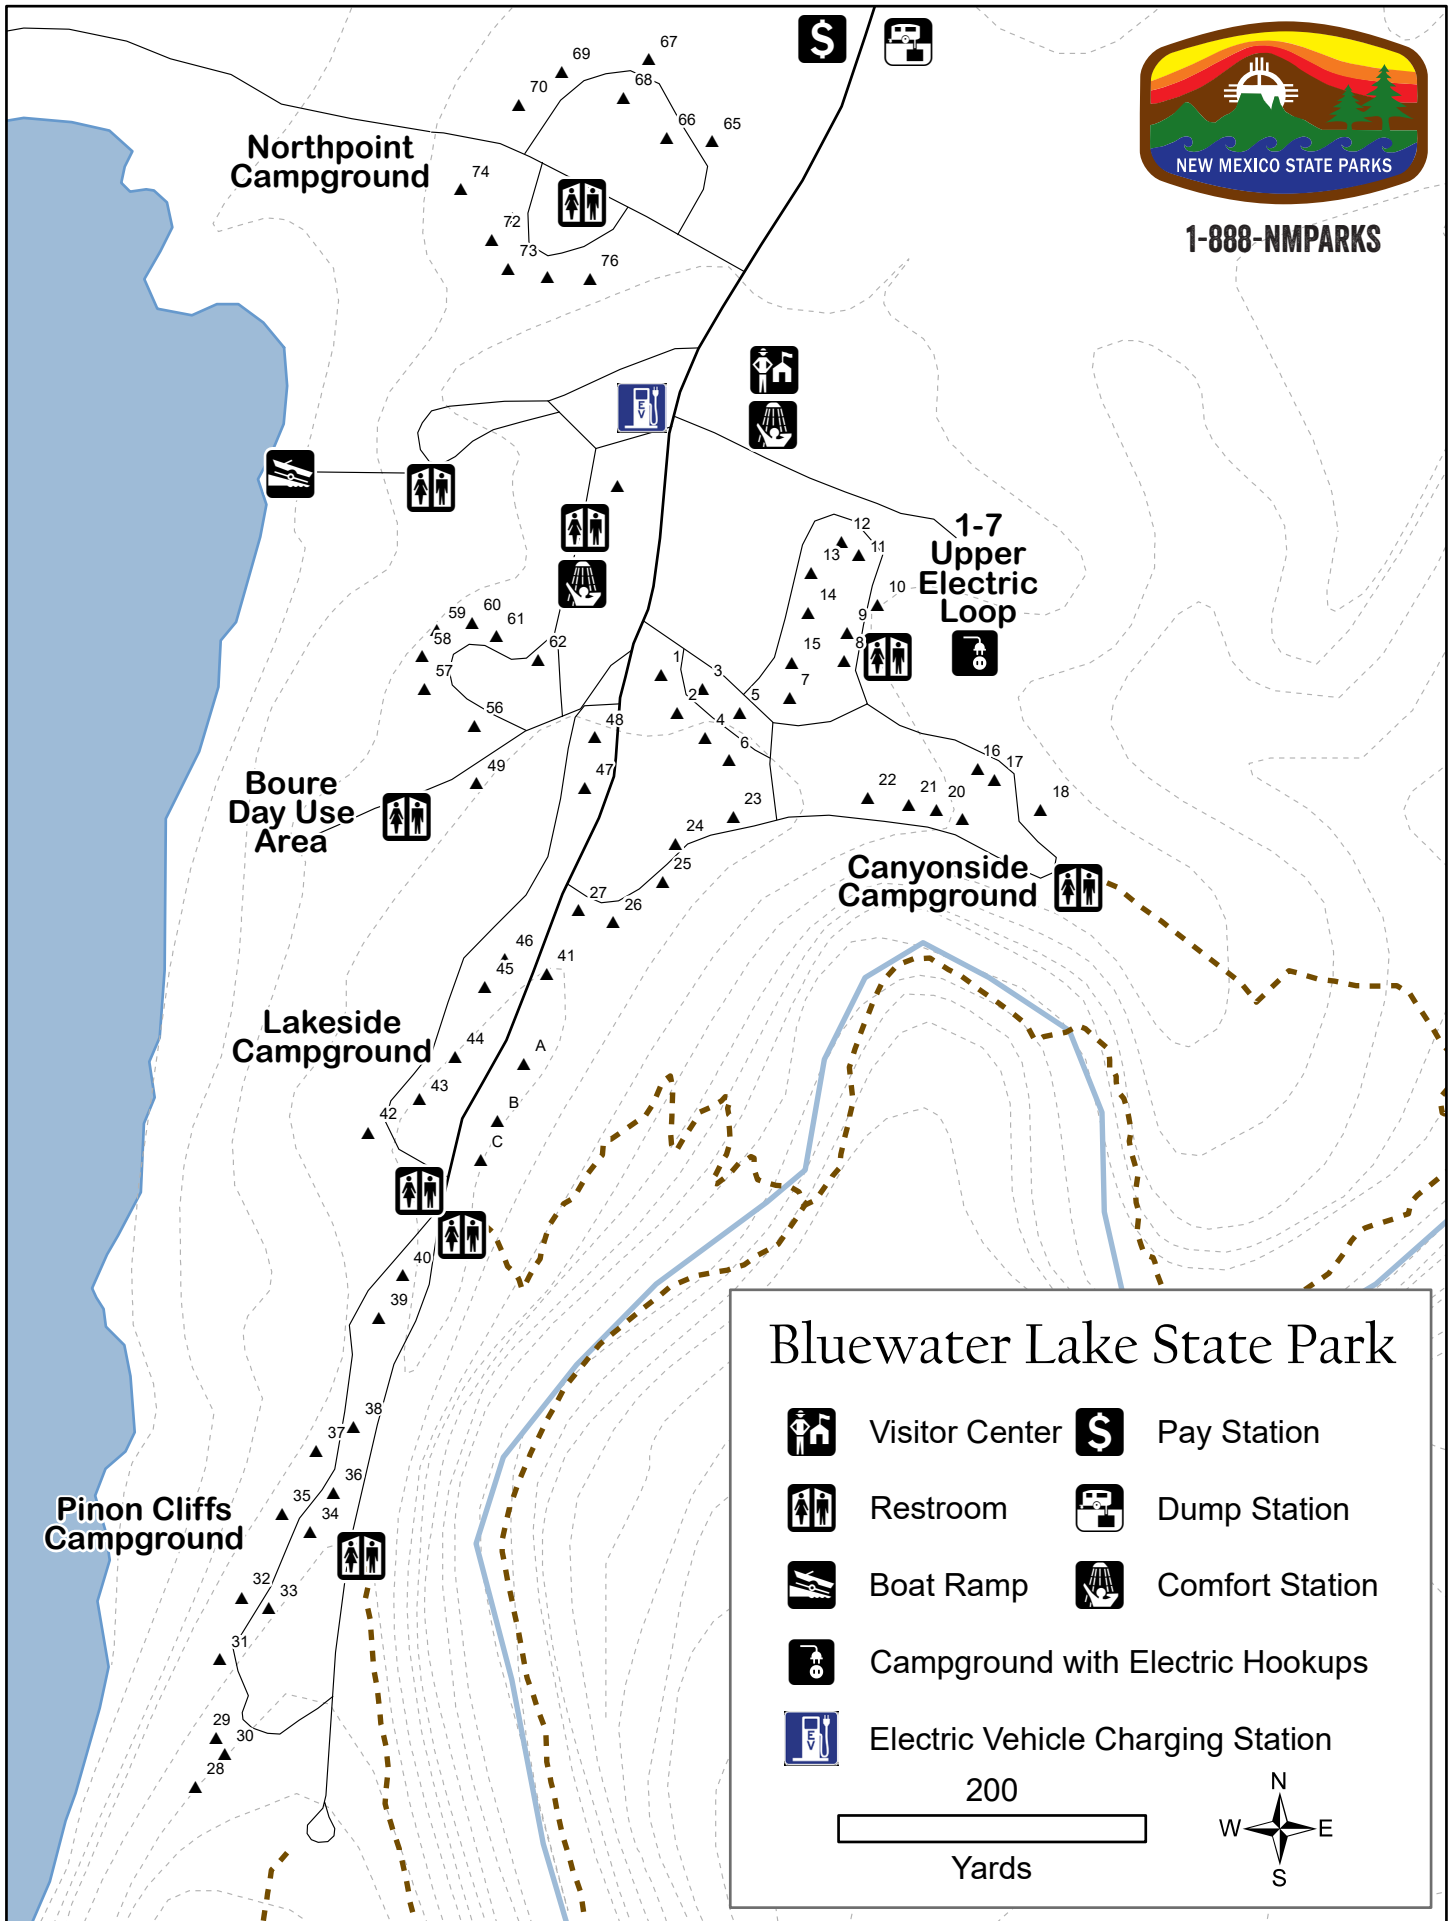

1-888-NMPARKS

Northpoint
Campground

1-7
Upper
Electric
Loop

Boure
Day Use
Area

Canyonside
Campground

Lakeside
Campground

Pinon Cliffs
Campground