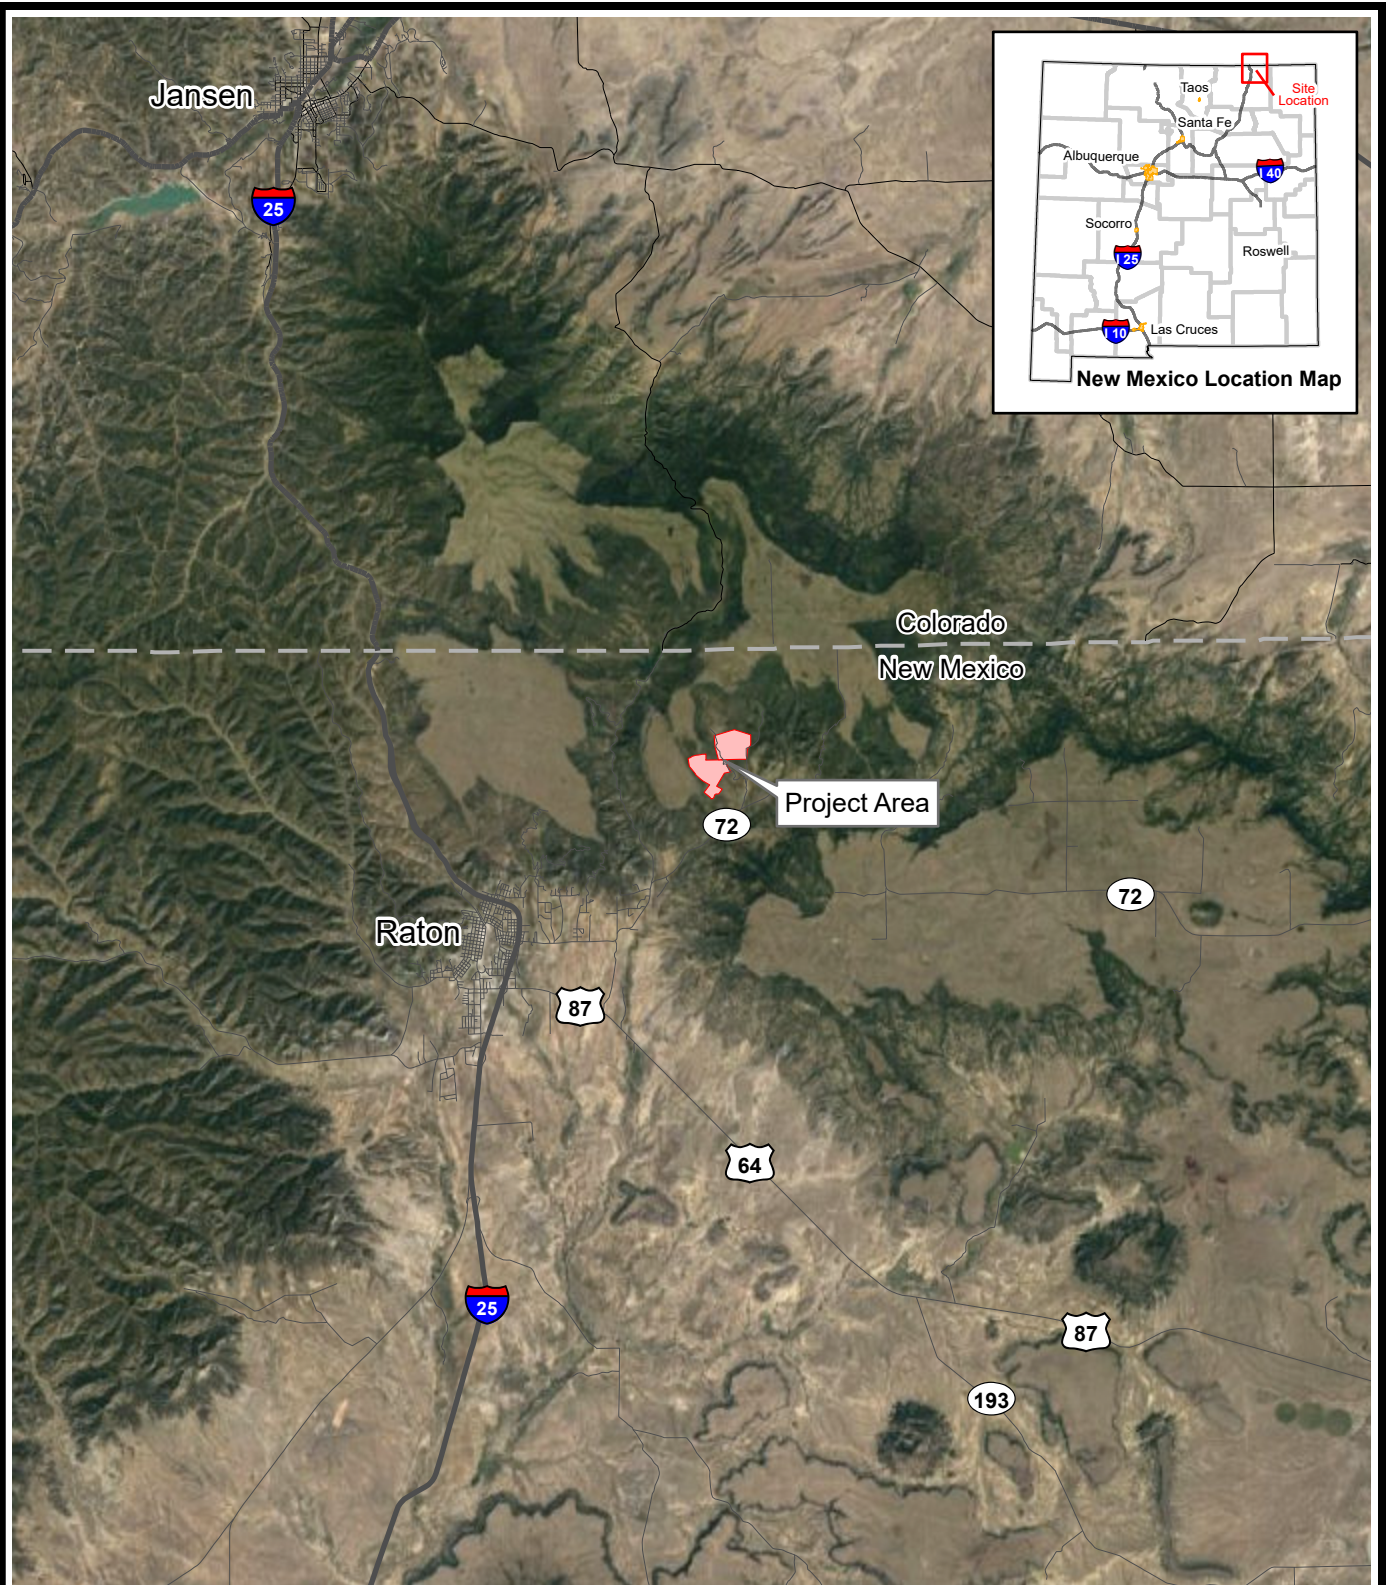

\\SS6ABQ\DATA\PROJECTS\DB21.1363 ENMRD_A\ML_ENVIRONMENTAL_SERVICES\PHASE 7_YANKEE CANYON EA\GIS\ARCGIS_PRO\YANKEE_CANYON EA\YANKEE_CANYON EA.APRX

Image source: Google Earth Pro, 5/1/2014

0 2 4 Miles

2/15/2023

a Geo-Logic Company
DB21.1363

YANKEE CANYON EA Area Map

Figure 1