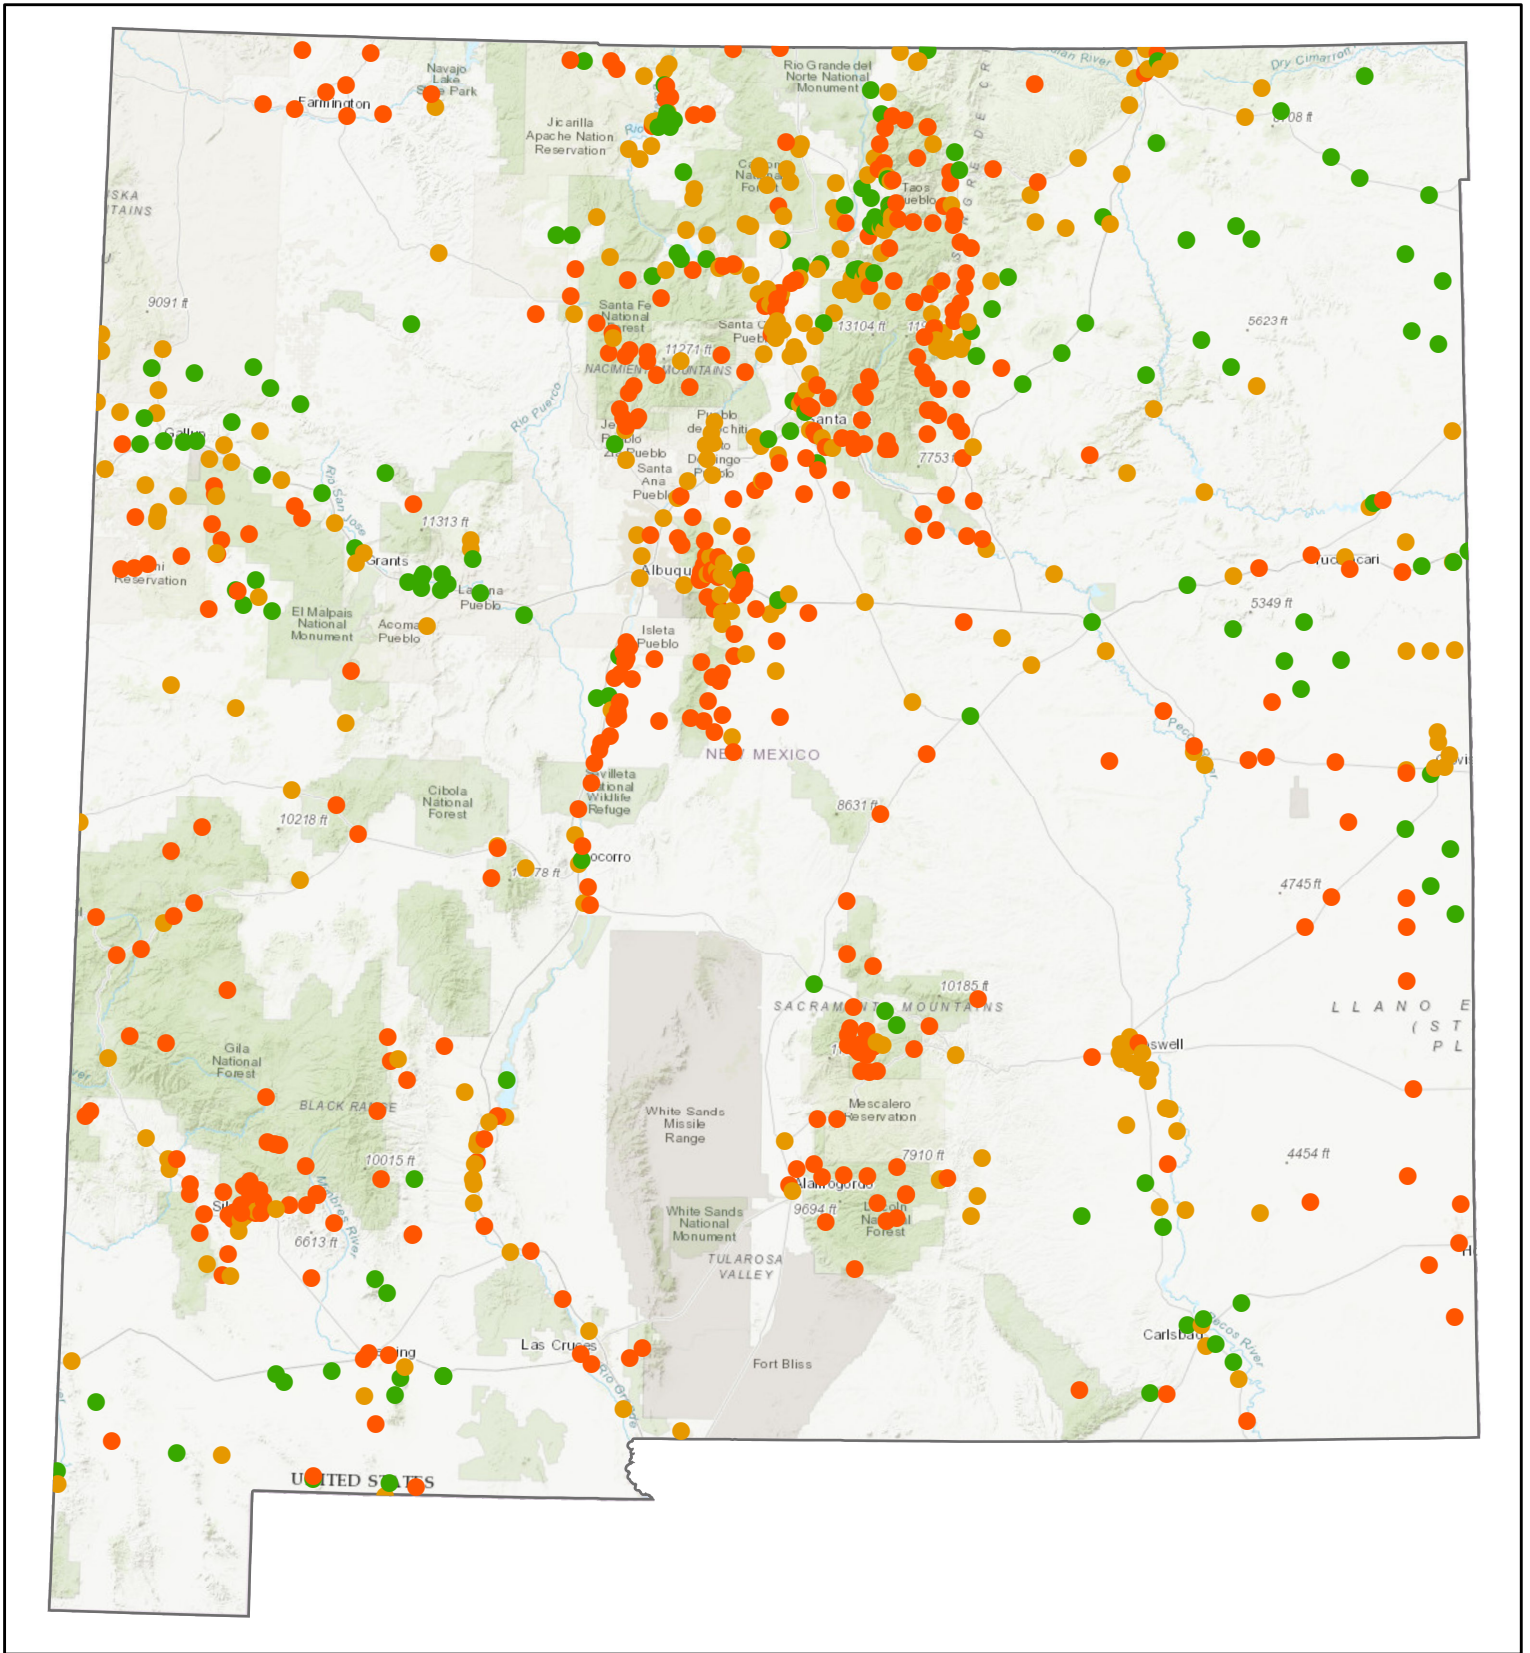

New Mexico Communities at Risk (2020)

Cartographer: Randall Fowler
 Data Source: NMSF
 Coordinate System: NAD 1983 UTM
 Zone 13N
 Scale: 1:3,000,000
 Date: 11/30/2020

Risk

- High
- Medium
- Low