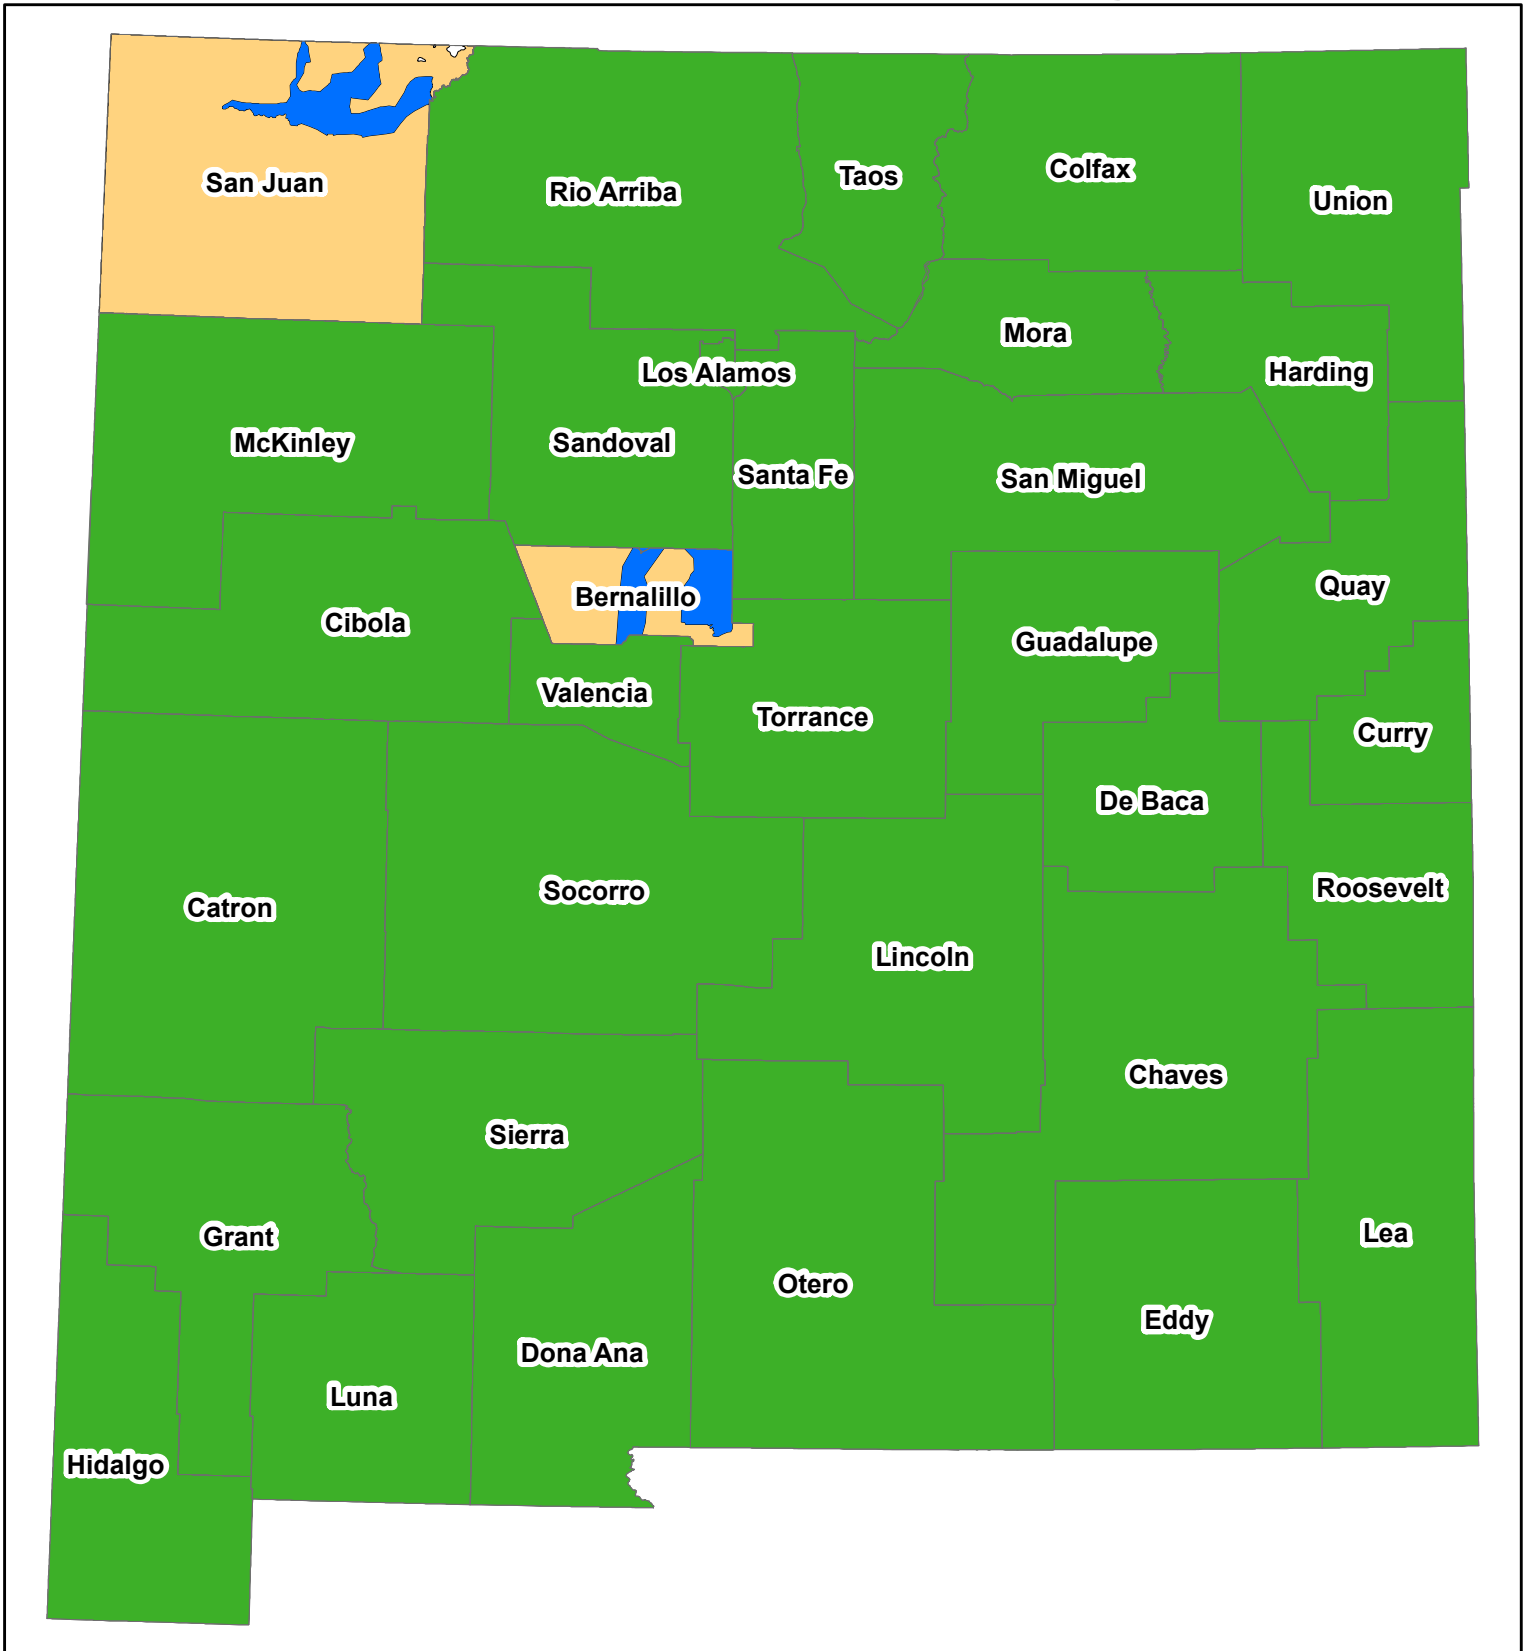

2020 New Mexico Community Wildfire Protection Plan Coverage

Cartographer: Randall Fowler
 Data Source: NMSF
 Coordinate System: NAD 1983
 UTM Zone 13N
 Scale: 1:3,000,000
 Date: 12/1/2020

Status

- Complete
- In Progress
- Partial CWPP Coverage