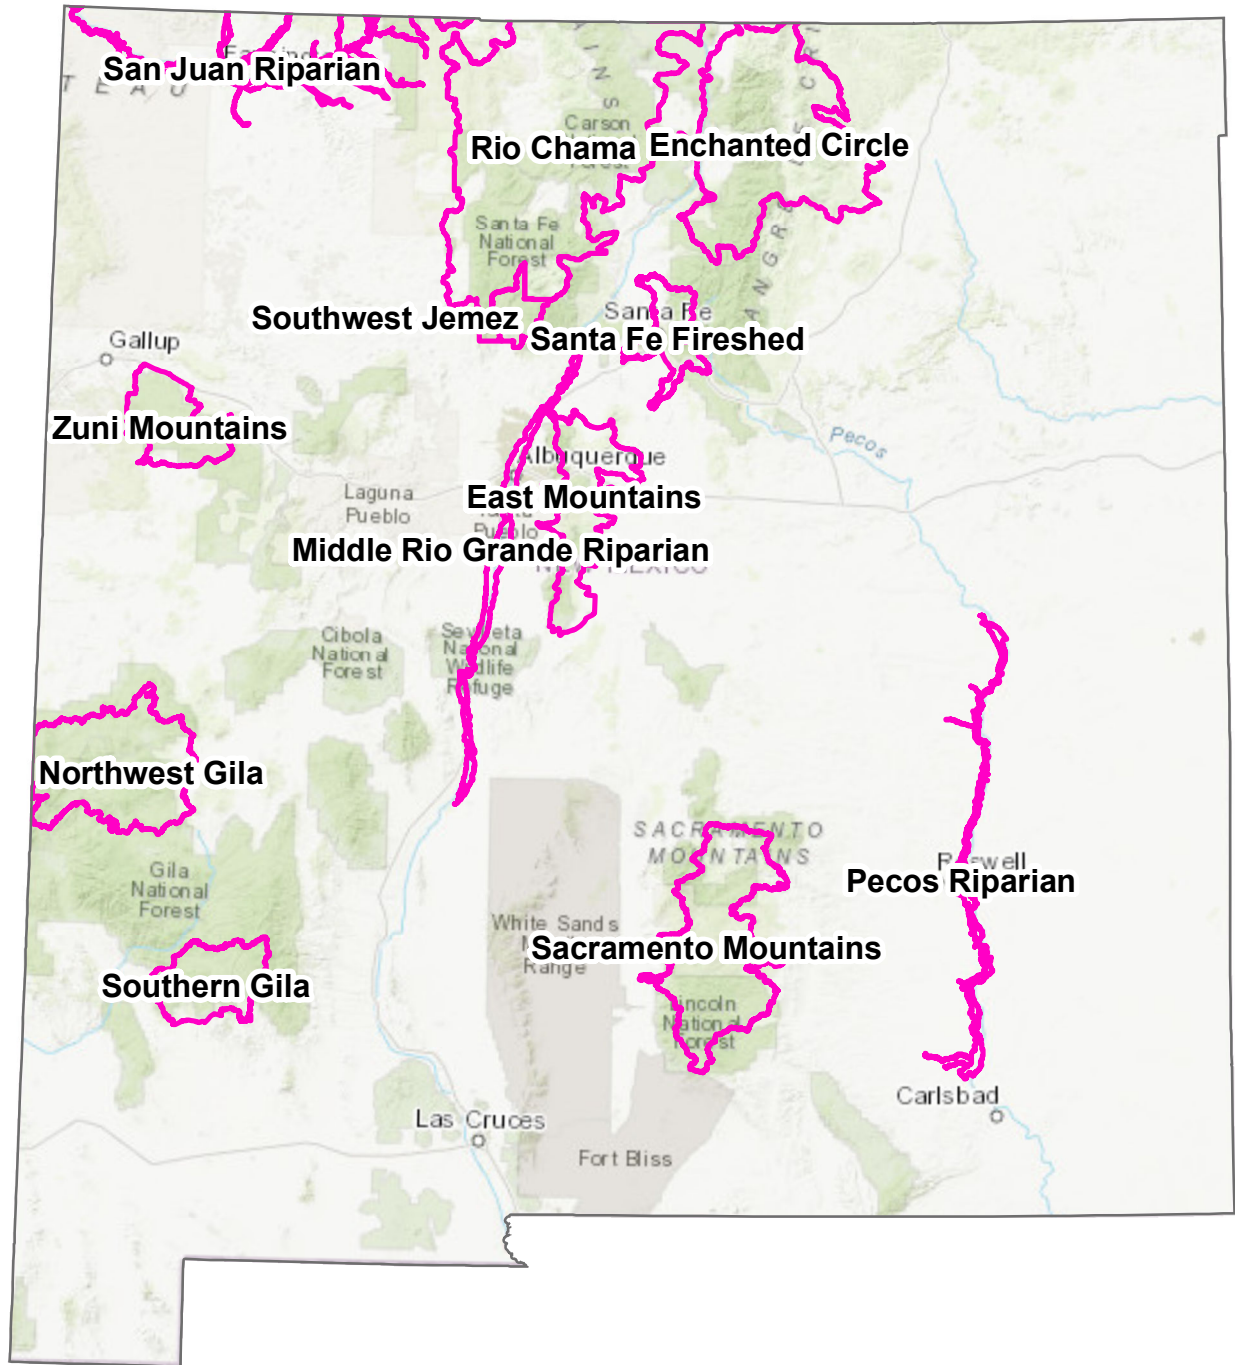

New Mexico Priority Landscapes

Cartographer: Randall Fowler
Data Source: NMSF, USFS
Coordinate System: Web Mercator
Scale: 1:3,500,000
Date: 2/23/2022