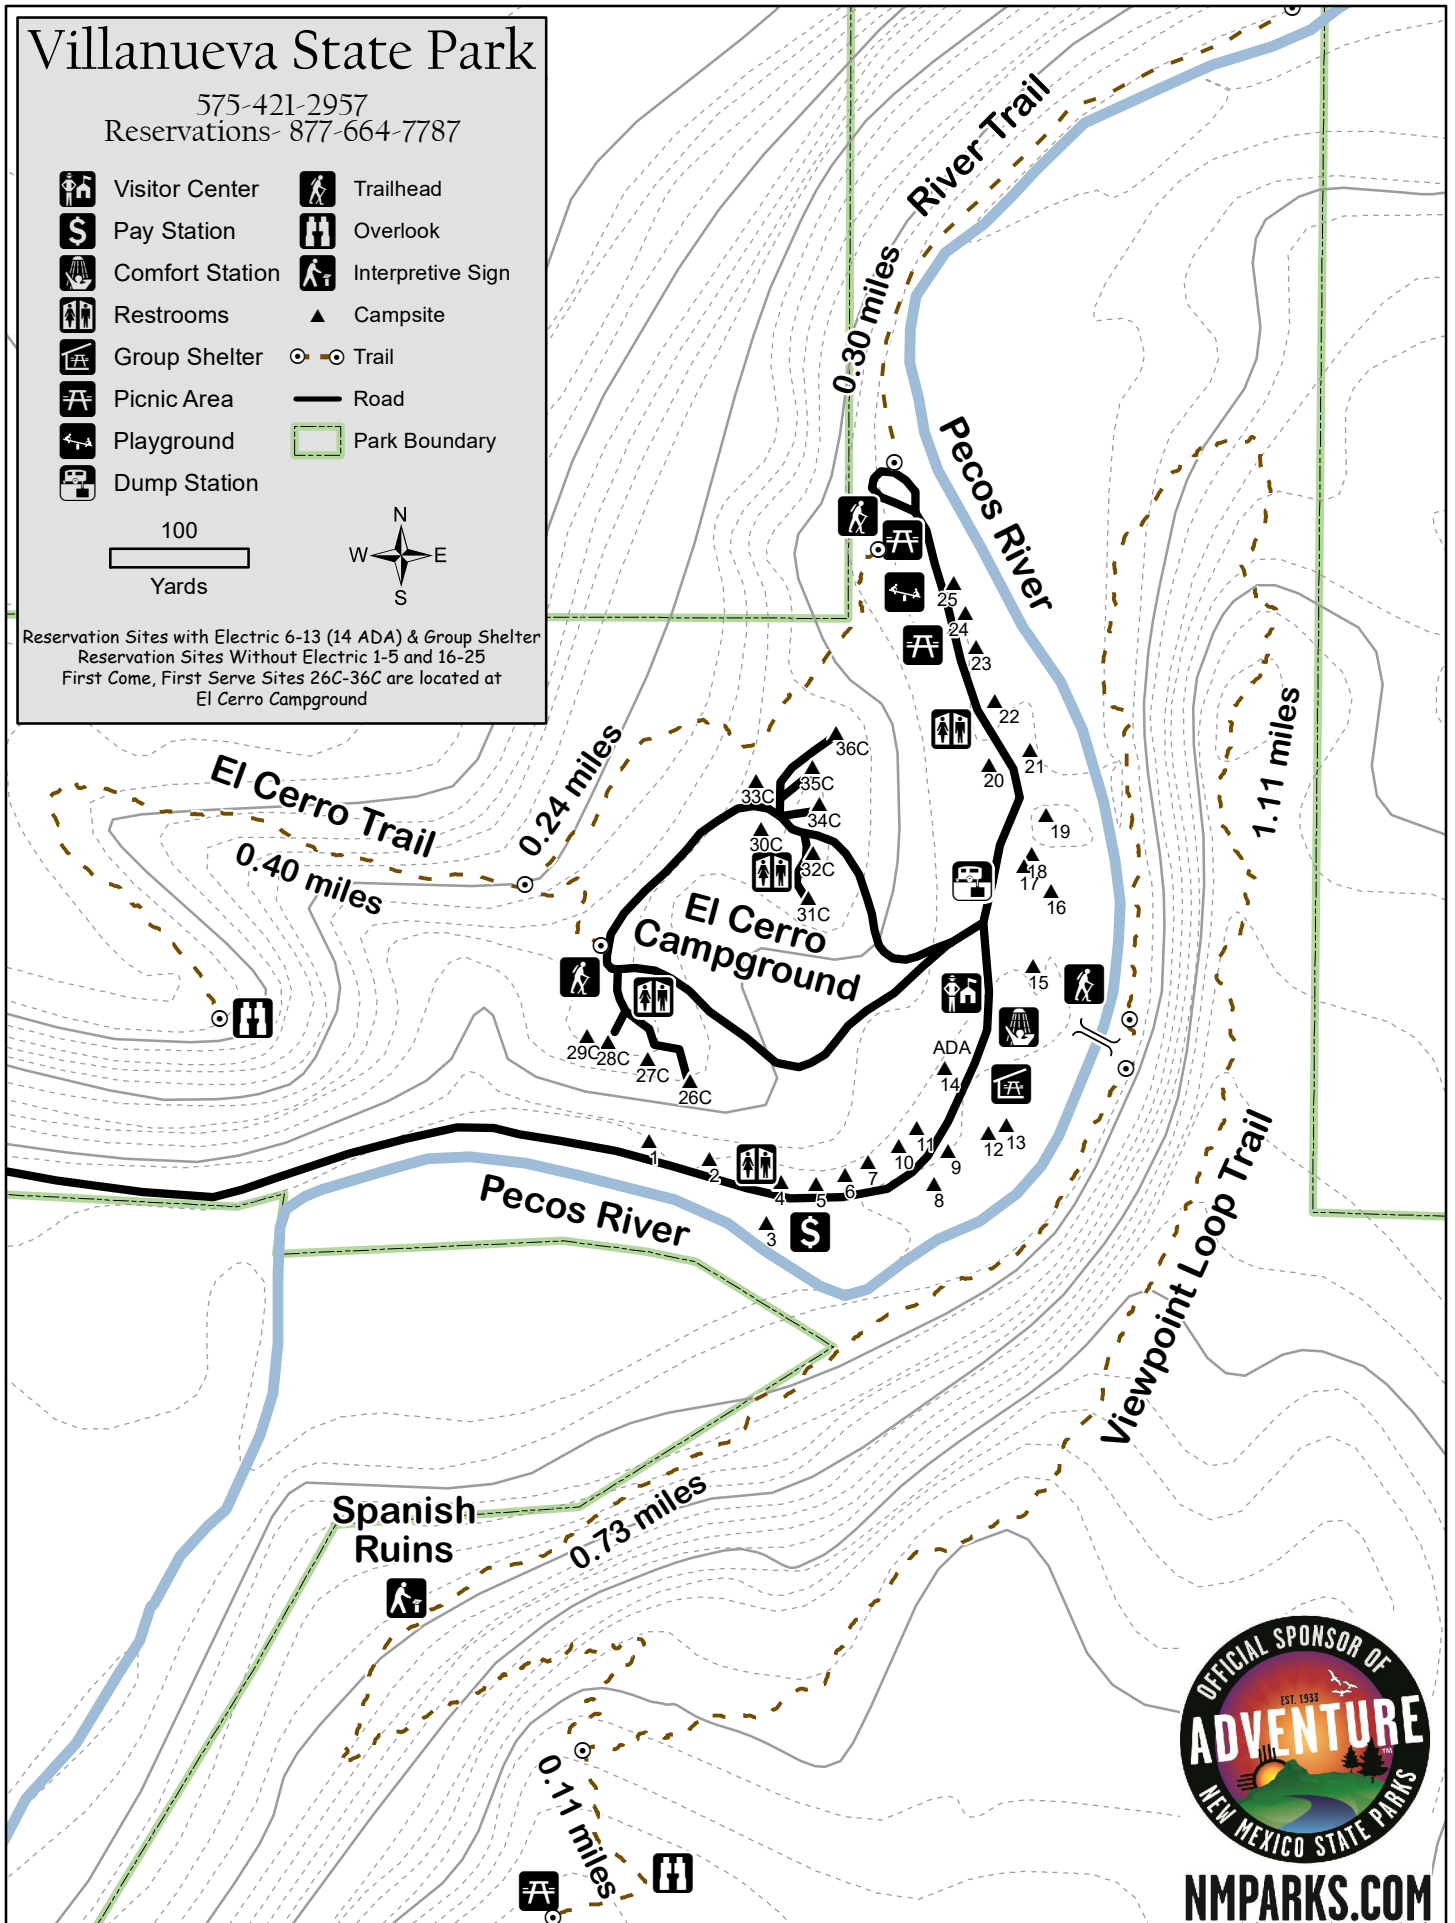

Villanueva State Park

575-421-2957
Reservations- 877-664-7787

- | | | | |
|---|-----------------|---|-------------------|
|  | Visitor Center |  | Trailhead |
|  | Pay Station |  | Overlook |
|  | Comfort Station |  | Interpretive Sign |
|  | Restrooms |  | Campsite |
|  | Group Shelter |  | Trail |
|  | Picnic Area |  | Road |
|  | Playground |  | Park Boundary |
|  | Dump Station | | |

Reservation Sites with Electric 6-13 (14 ADA) & Group Shelter
Reservation Sites Without Electric 1-5 and 16-25
First Come, First Serve Sites 26C-36C are located at
El Cerro Campground

NMPARKS.COM