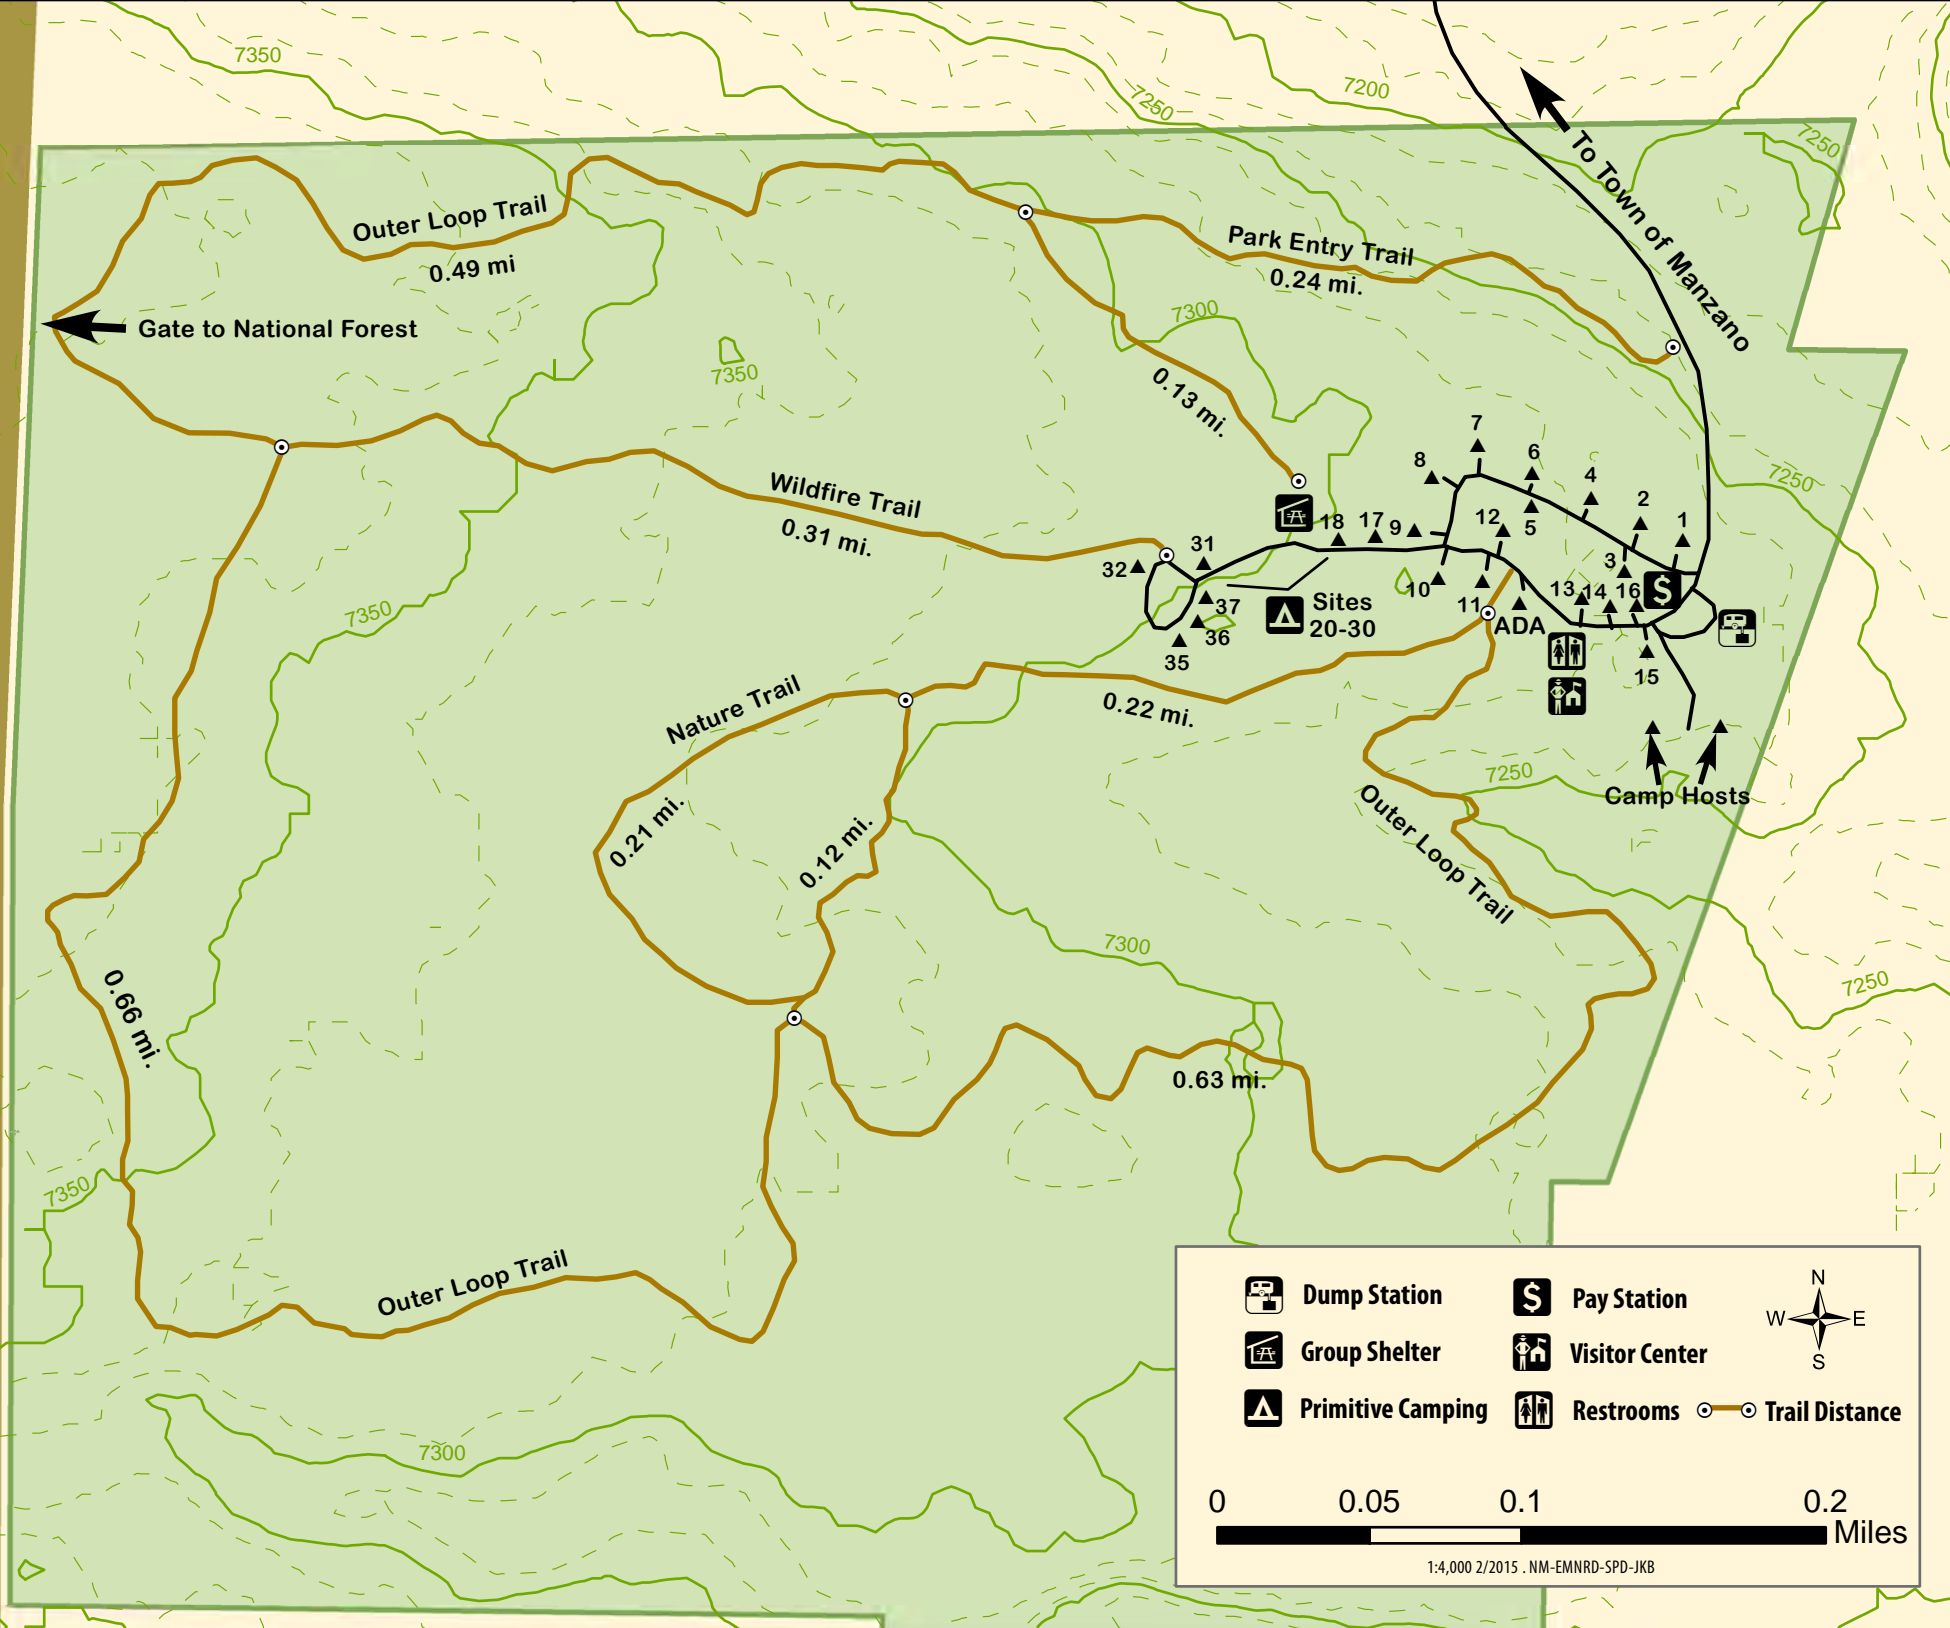

Cibola National Forest

- Dump Station
- Pay Station
- Group Shelter
- Visitor Center
- Primitive Camping
- Restrooms
- Trail Distance