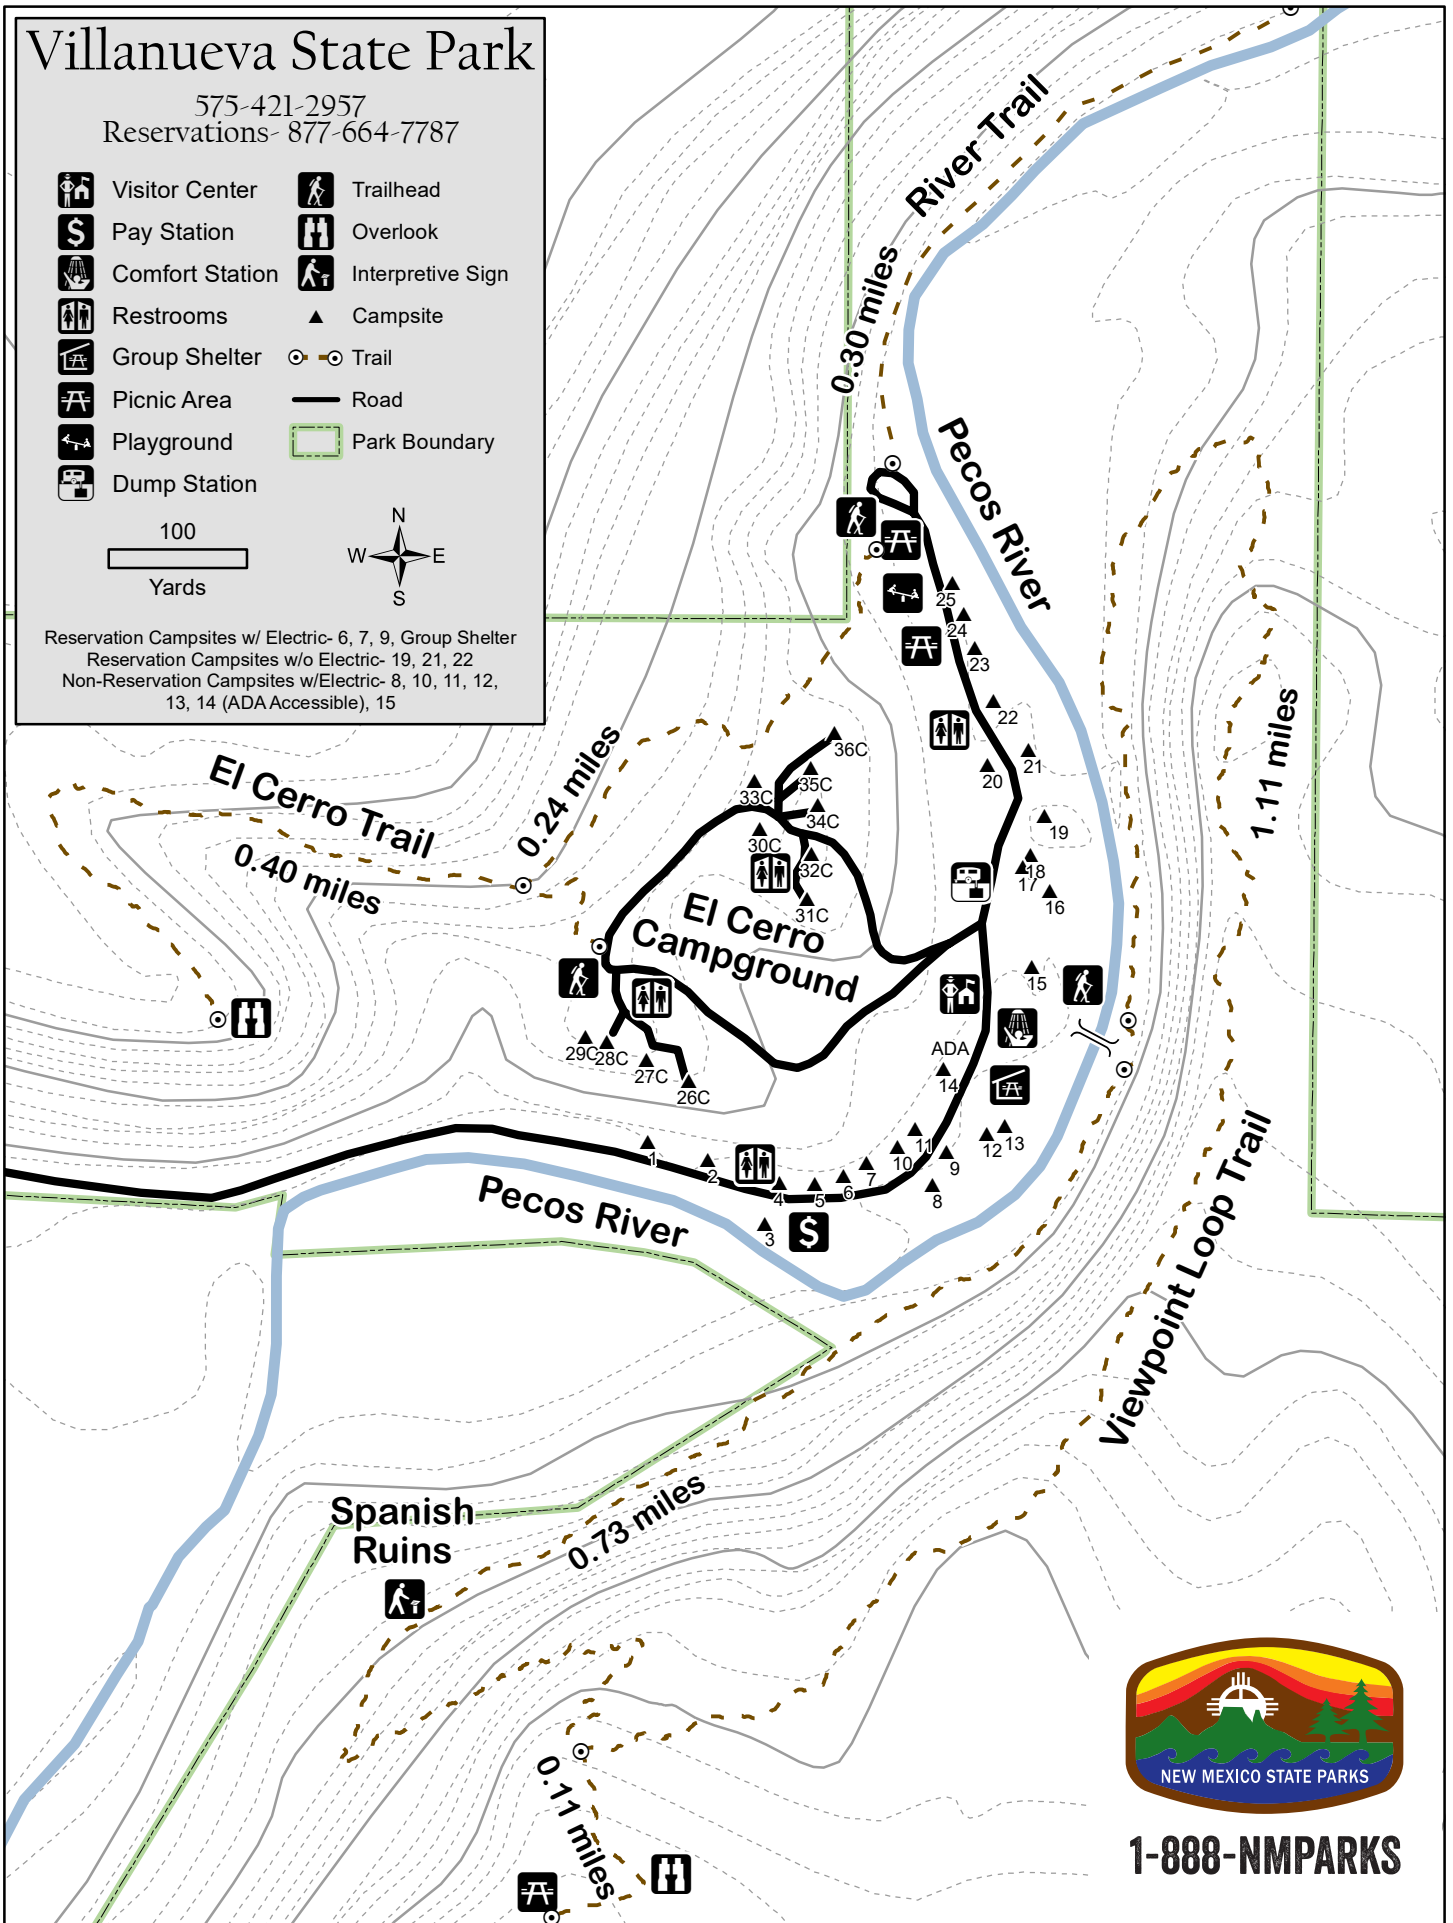

Villanueva State Park

575-421-2957
Reservations- 877-664-7787

- | | | | |
|--|-----------------|--|-------------------|
| | Visitor Center | | Trailhead |
| | Pay Station | | Overlook |
| | Comfort Station | | Interpretive Sign |
| | Restrooms | | Campsite |
| | Group Shelter | | Trail |
| | Picnic Area | | Road |
| | Playground | | Park Boundary |
| | Dump Station | | |

Reservation Campsites w/ Electric- 6, 7, 9, Group Shelter
Reservation Campsites w/o Electric- 19, 21, 22
Non-Reservation Campsites w/Electric- 8, 10, 11, 12,
13, 14 (ADA Accessible), 15

1-888-NMPARKS